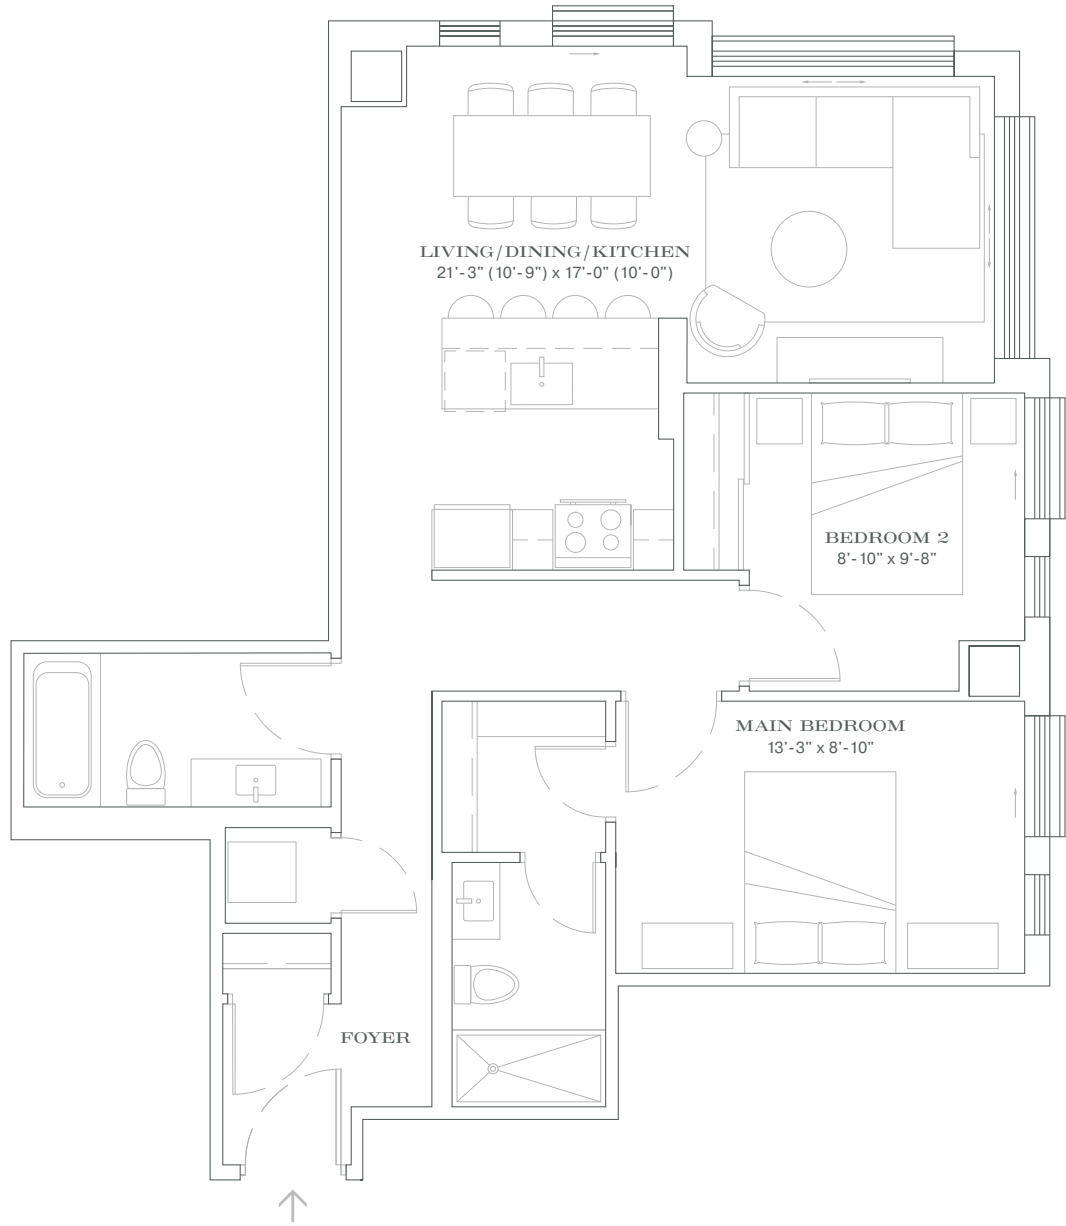

C1

THE GROVE

FLOORS 2-3

FLOOR 4

BEDROOM(S):
 2

BATHROOM(S):
 2

INTERIOR:
 873 SQ.FT.

SUITE(S):
 203, 303, 403

GROVECONDOS.CA

**GROUPE
TYFOON**

Materials, specifications and floorplans are subject to change without notice. All floorplans have approximate dimensions. Actual usable floor space may vary from the stated floor area. E & OE. Balcony depths vary depending on floor level locations.