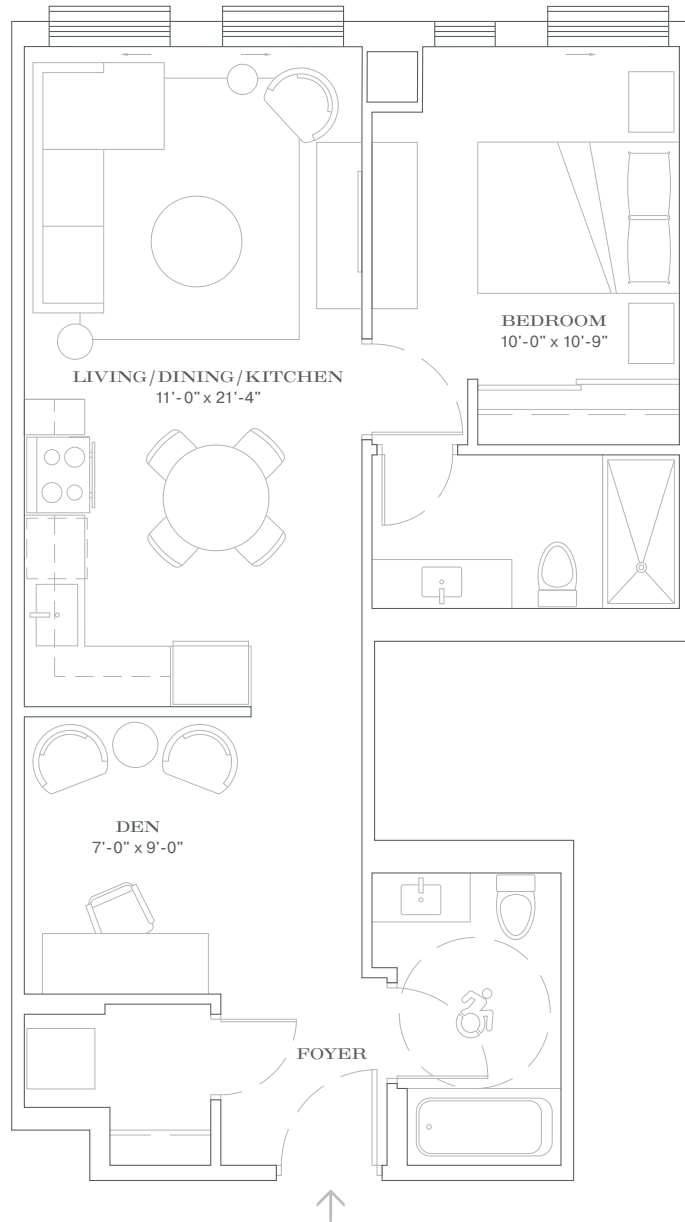

B6

THE GROVE

FLOORS 2-3

FLOOR 4

BEDROOM(S):

1 + DEN BF

BATHROOM(S):

2

INTERIOR:

724 SQ.FT.

SUITE(S):

202, 302, 402

GROVECONDOS.CA

**GROUPE
TYFOON**

Materials, specifications and floorplans are subject to change without notice. All floorplans have approximate dimensions. Actual usable floor space may vary from the stated floor area. E & OE. Balcony depths vary depending on floor level locations.