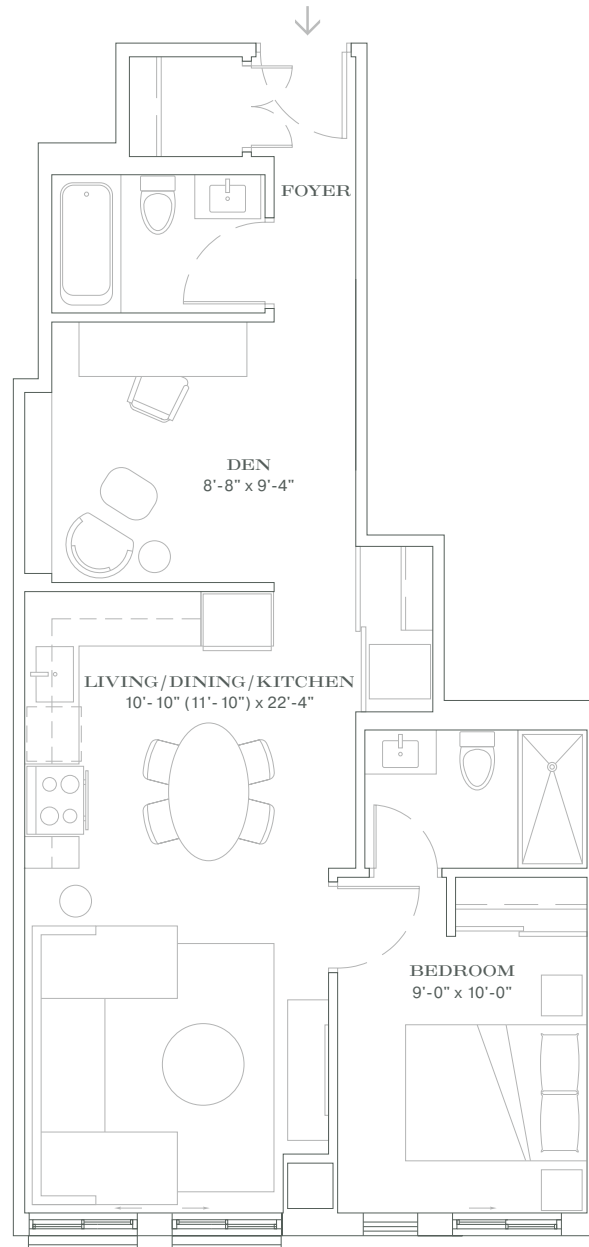

B4

THE GROVE

FLOORS 2-3

BEDROOM(S):

1 + DEN

BATHROOM(S):

2

INTERIOR:

709 SQ.FT.

SUITE(S):

206, 306

GROVECONDOS.CA

**GROUPE
TYFOON**

Materials, specifications and floorplans are subject to change without notice. All floorplans have approximate dimensions. Actual usable floor space may vary from the stated floor area. E & OE. Balcony depths vary depending on floor level locations.