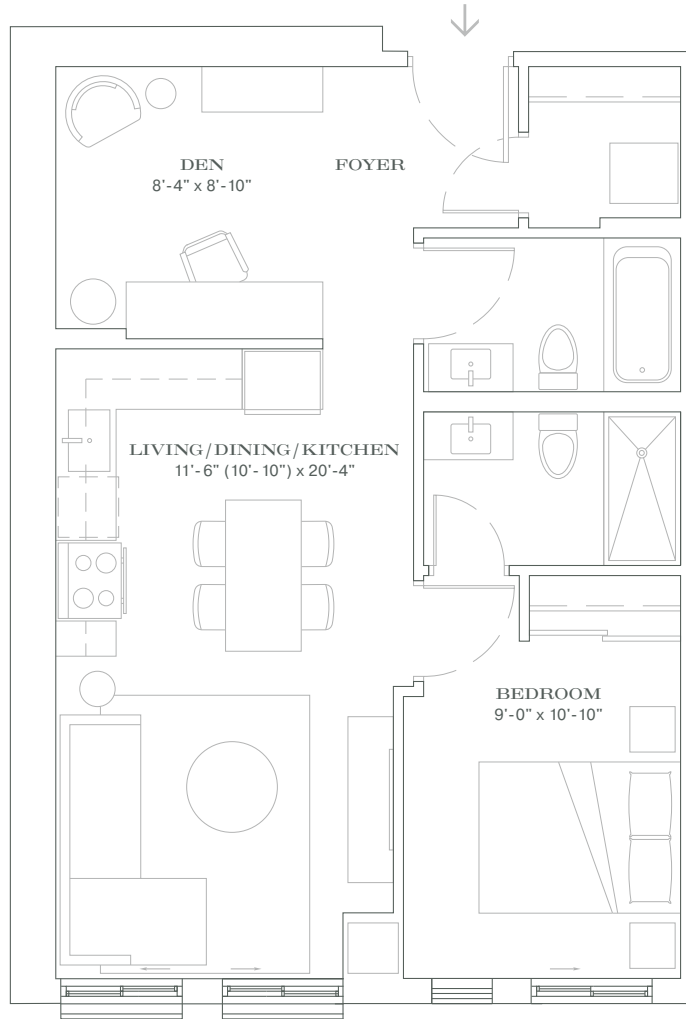

B3

THE GROVE

FLOORS 2-3

BEDROOM(S):

1 + DEN

BATHROOM(S):

2

INTERIOR:

700 SQ.FT.

SUITE(S):

207, 307

GROVECONDOS.CA

GROUPE
TYFOON

Materials, specifications and floorplans are subject to change without notice. All floorplans have approximate dimensions. Actual usable floor space may vary from the stated floor area. E & OE. Balcony depths vary depending on floor level locations.